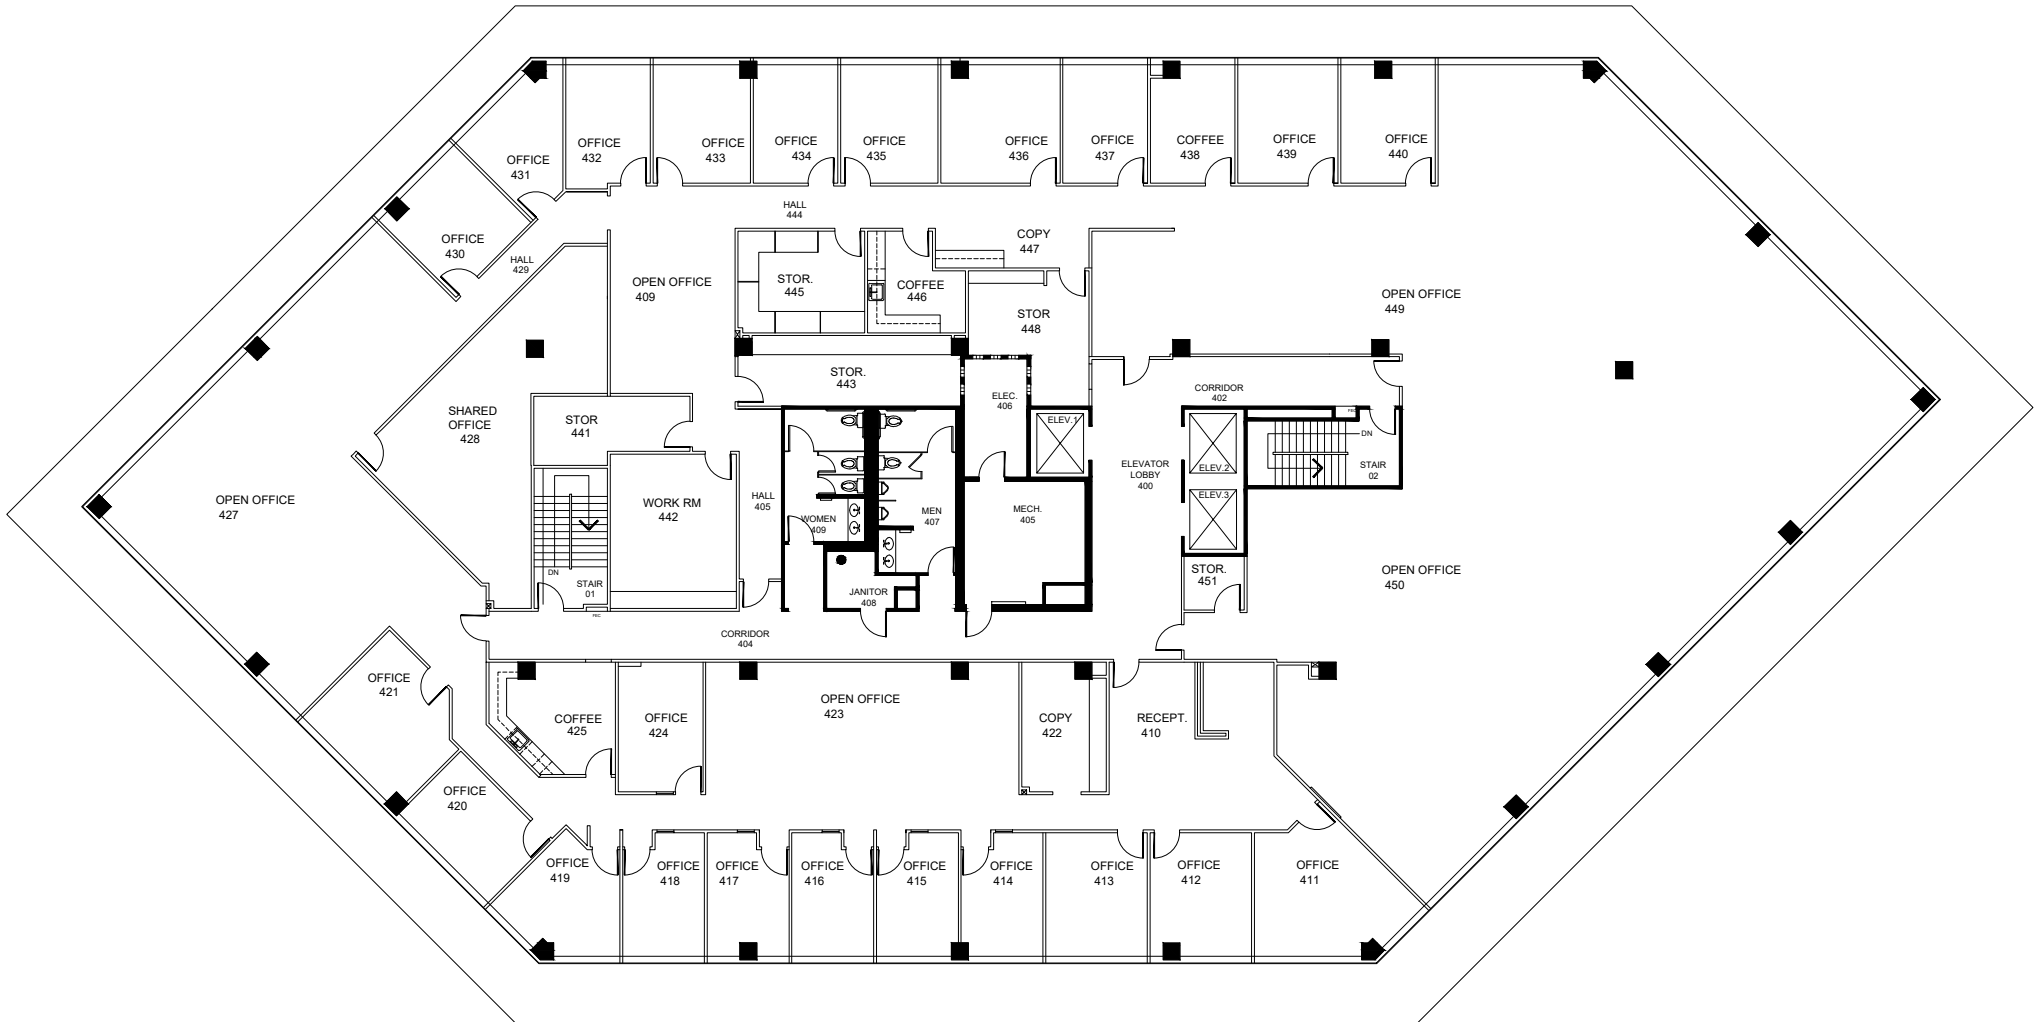

AVAILABLE
SUITE 400

CEDAR SPRINGS PLAZA

2501 CEDAR SPRINGS DALLAS, TX 75201

FLOOR: FOURTH

DATE: 07-20-22

RSF: 17,466

entos design

5400 LBJ Freeway, Suite 125
Dallas, Texas 75240
972.770.2222
www.entosdesign.com