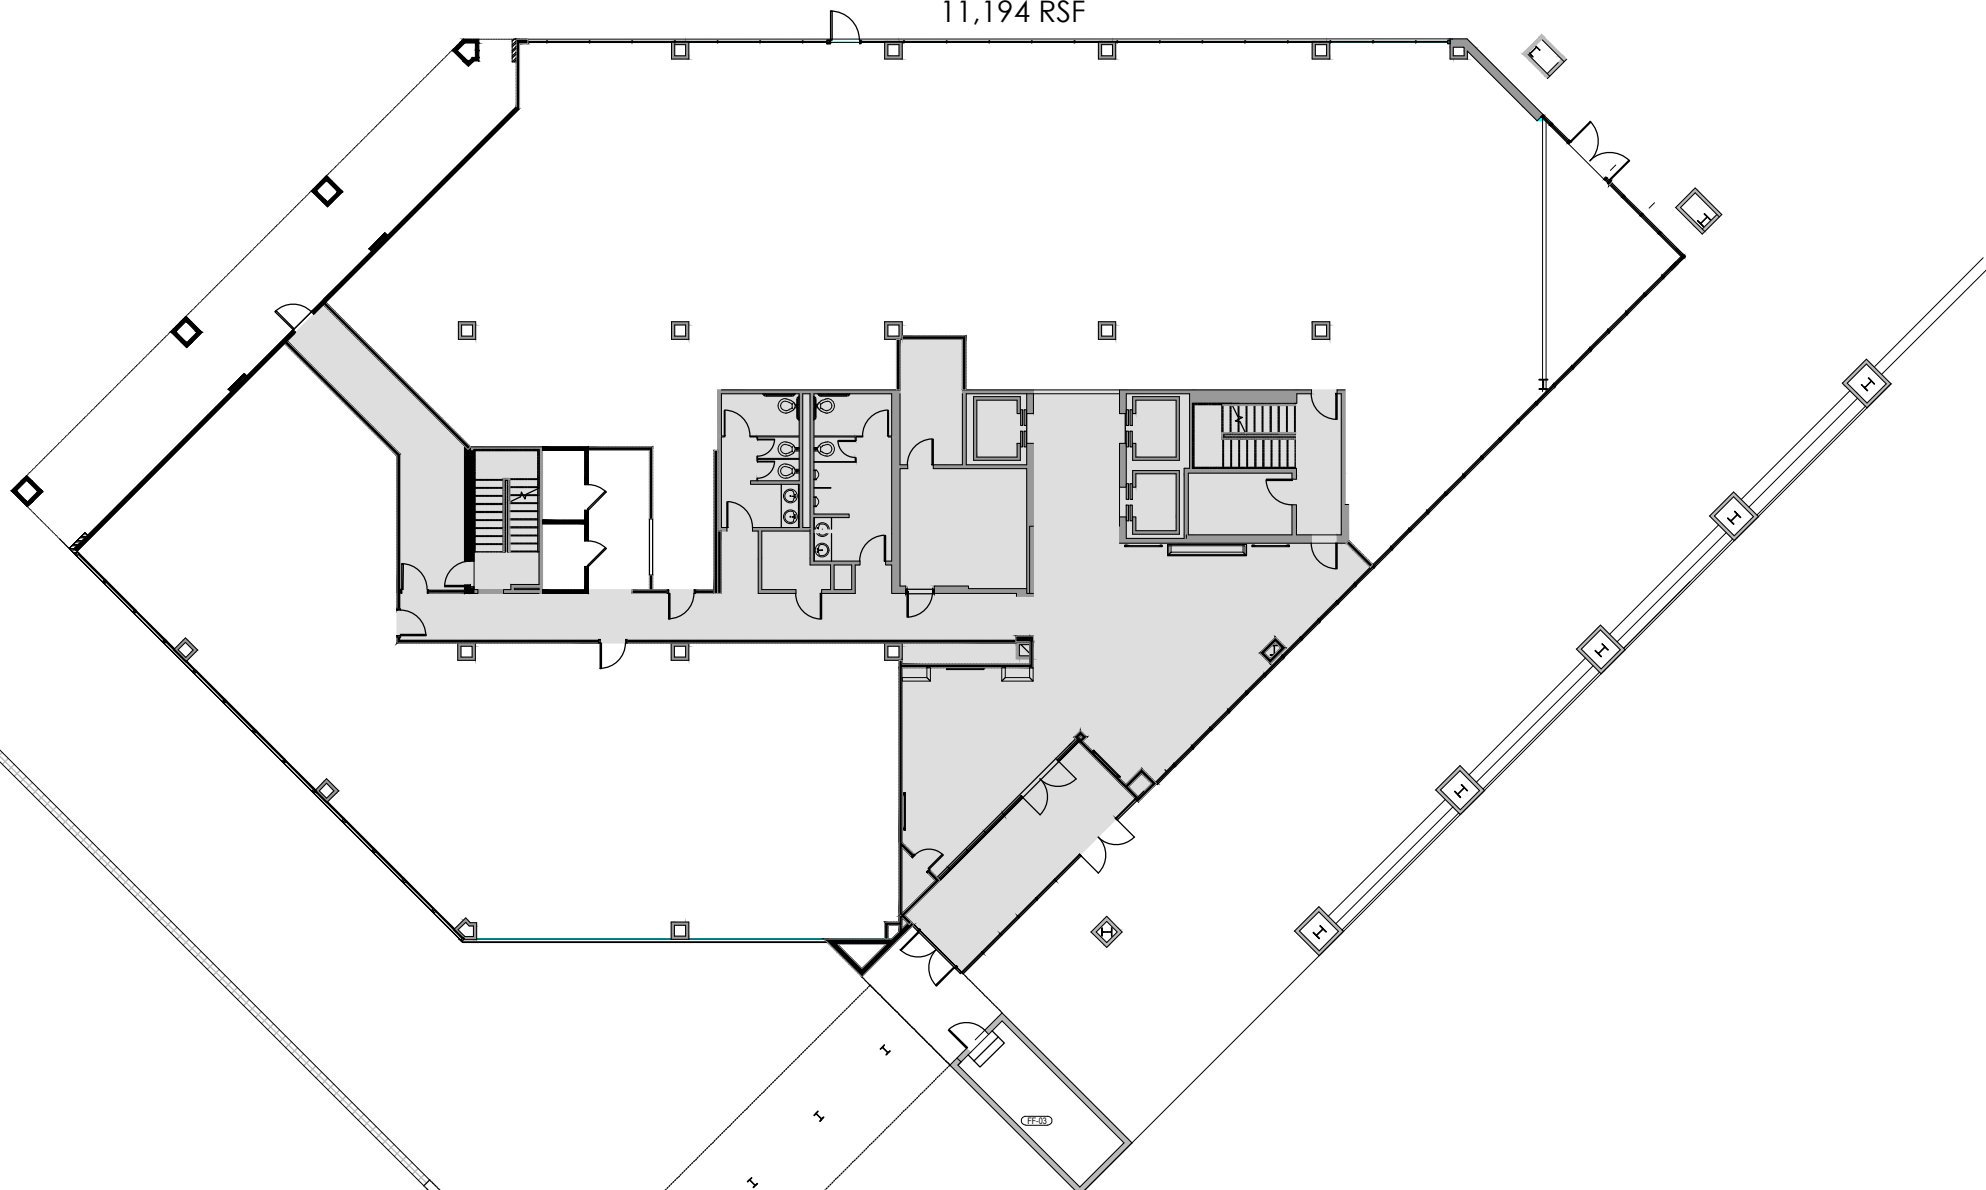

SUITE 100
11,194 RSF

CEDAR SPRINGS PLAZA

2501 CEDAR SPRINGS DALLAS, TX 75201

FLOOR: FIRST
RSF: 11,194

entos design

5400 LBJ Freeway, Suite 125
Dallas, Texas 75240
972.770.2222
www.entosdesign.com

SUITE 200
13,619 RSF