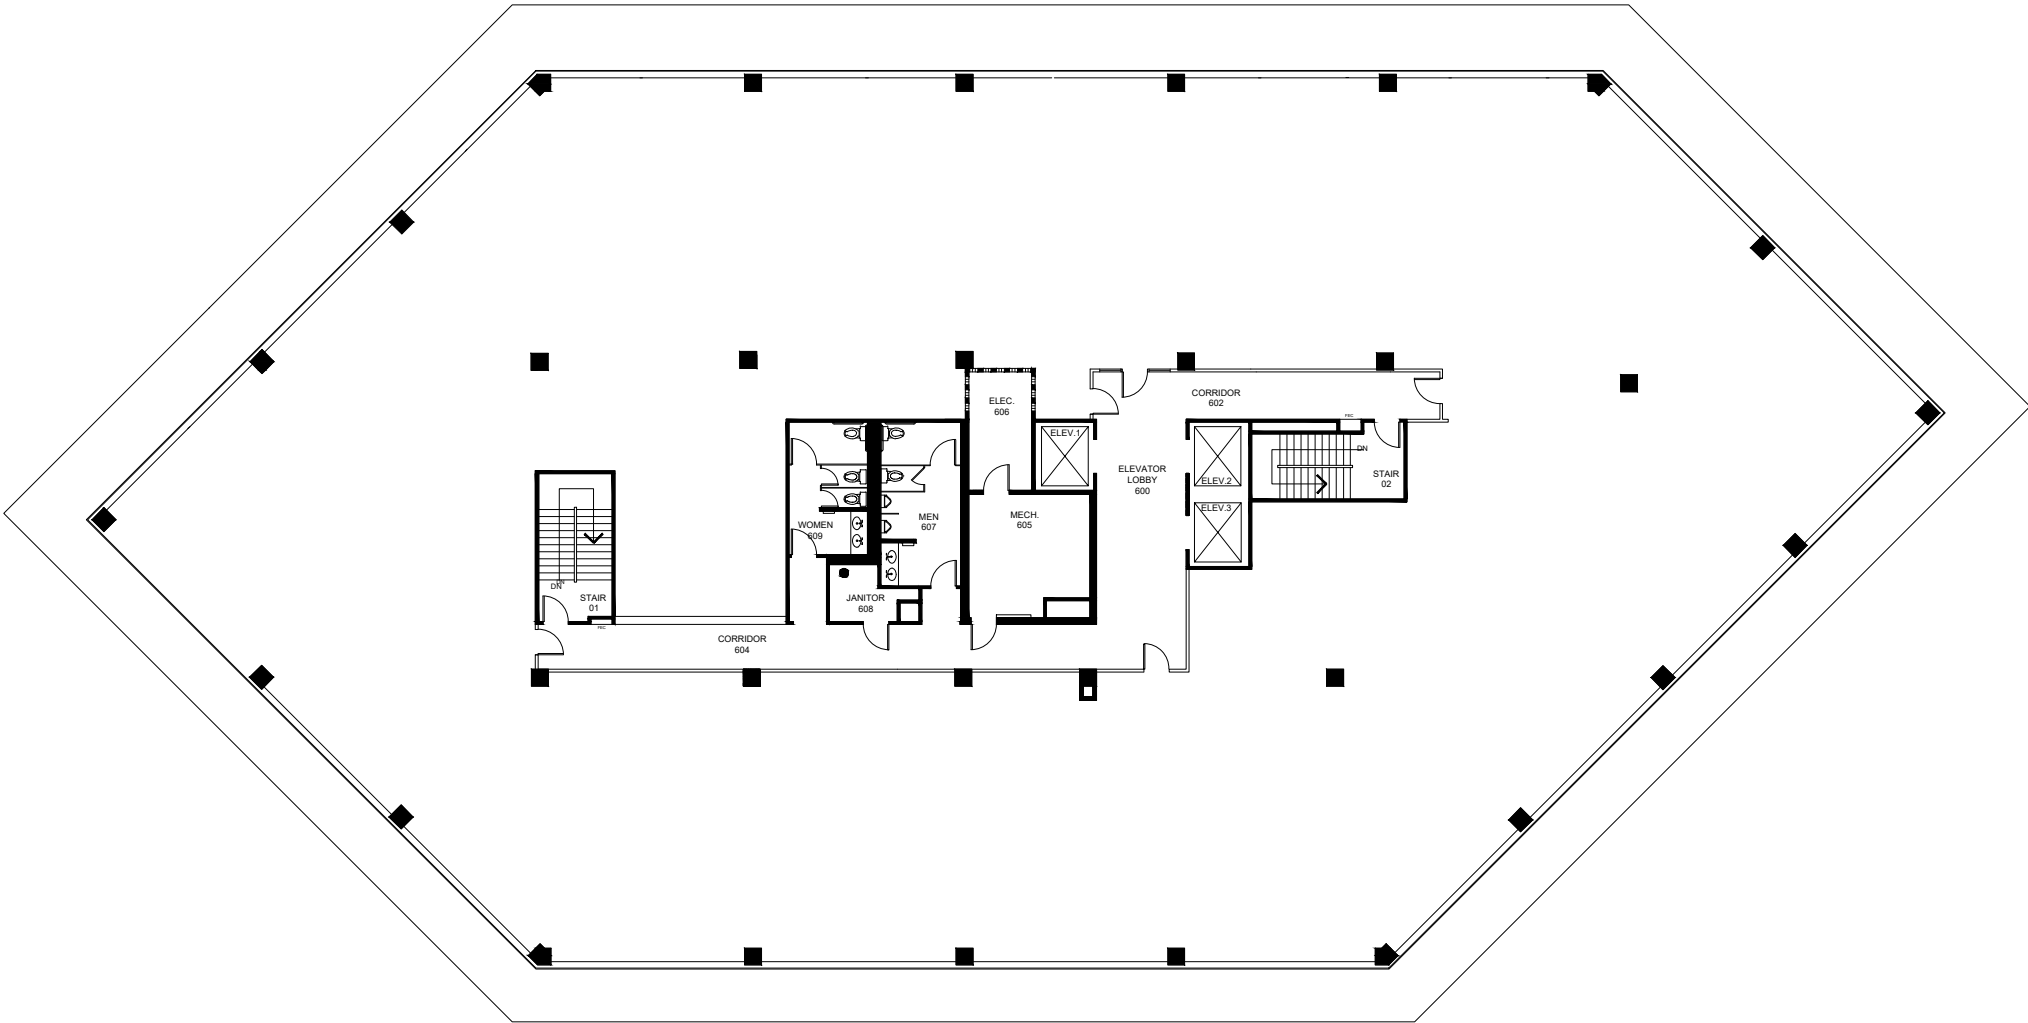

FLOOR: FIFTH

DATE: 07-20-22

RSF: 17,466

entos design

5400 LBJ Freeway, Suite 125
Dallas, Texas 75240
972.770.2222
www.entosdesign.com

AVAILABLE
SUITE 600

CEDAR SPRINGS PLAZA

2501 CEDAR SPRINGS DALLAS, TX 75201