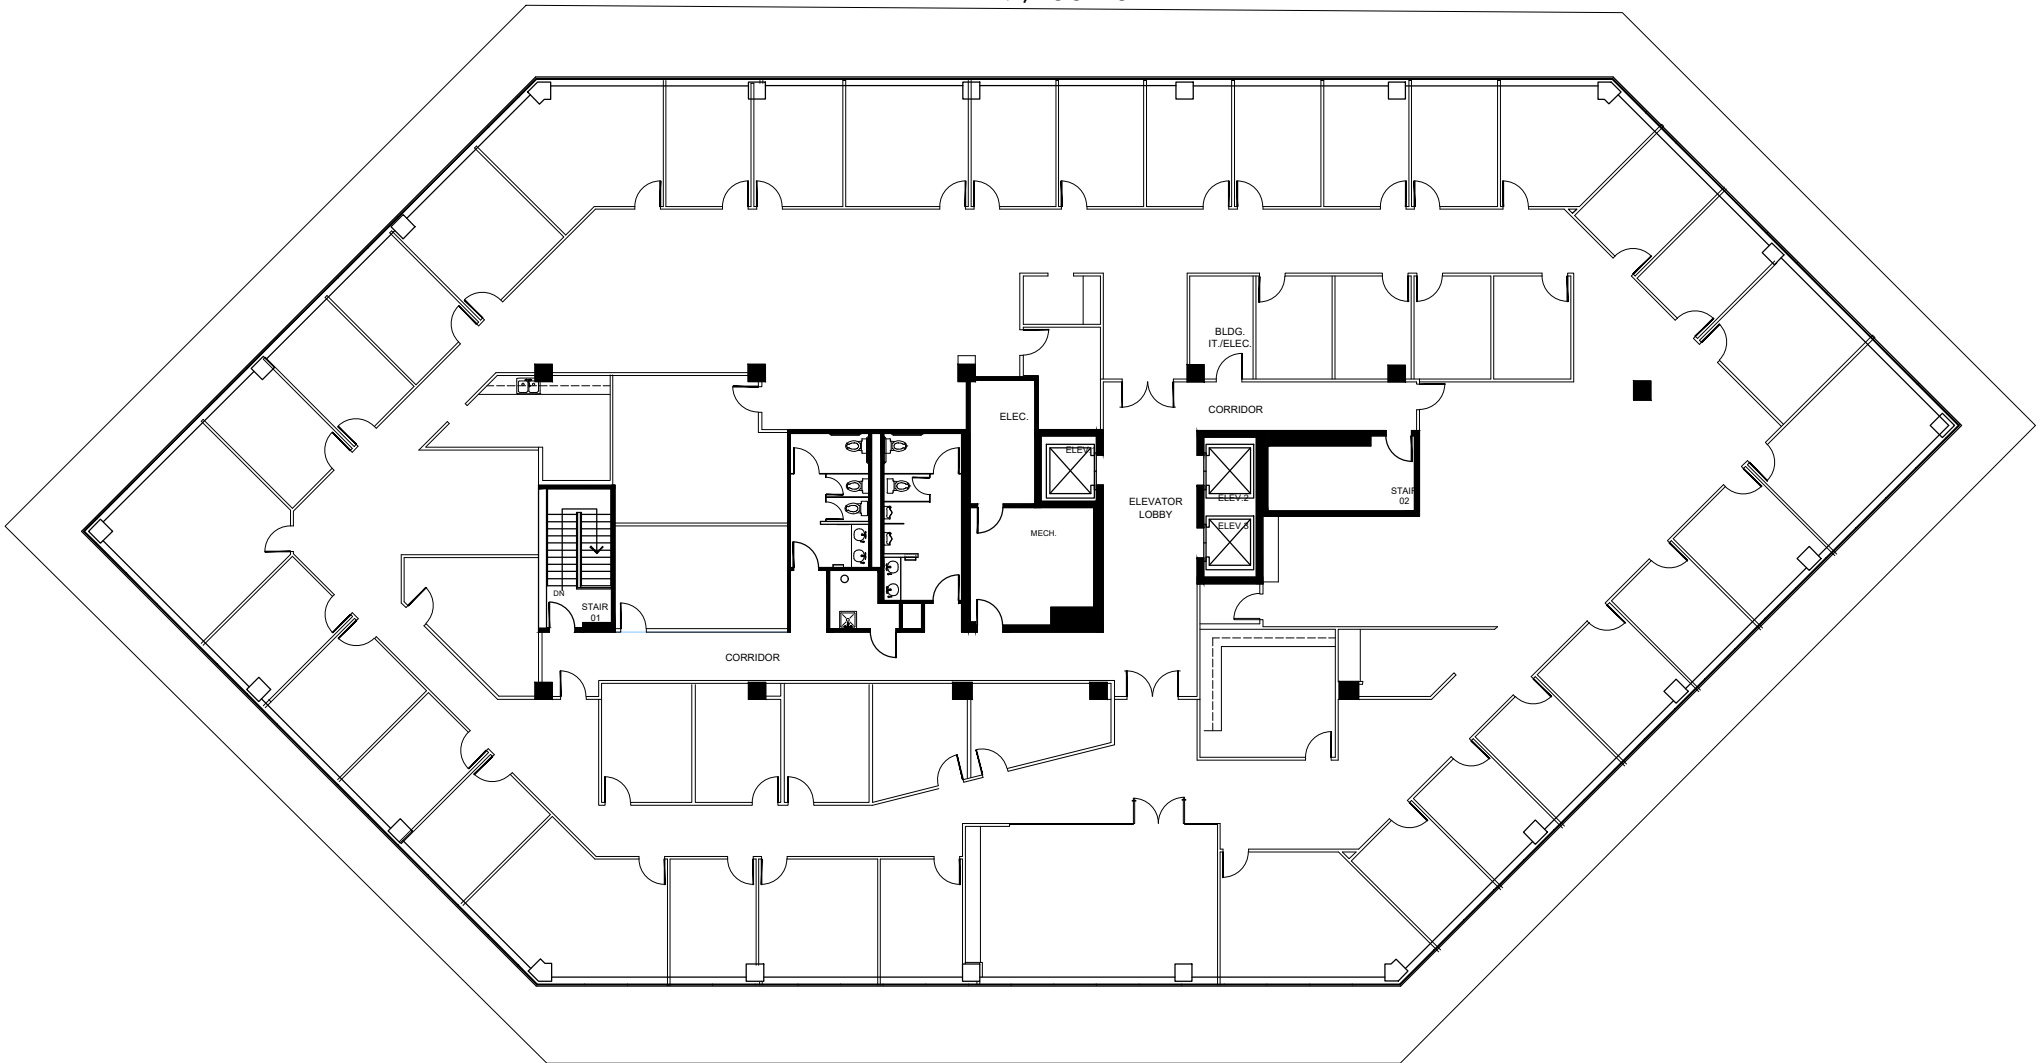

CEDAR SPRINGS PLAZA

2501 CEDAR SPRINGS DALLAS, TX 75201

FLOOR: SECOND
RSF: 13,619

entos design

5400 LBJ Freeway, Suite 125
Dallas, Texas 75240
972.770.2222
www.entosdesign.com

SUITE 300
17,466 RSF

CEDAR SPRINGS PLAZA