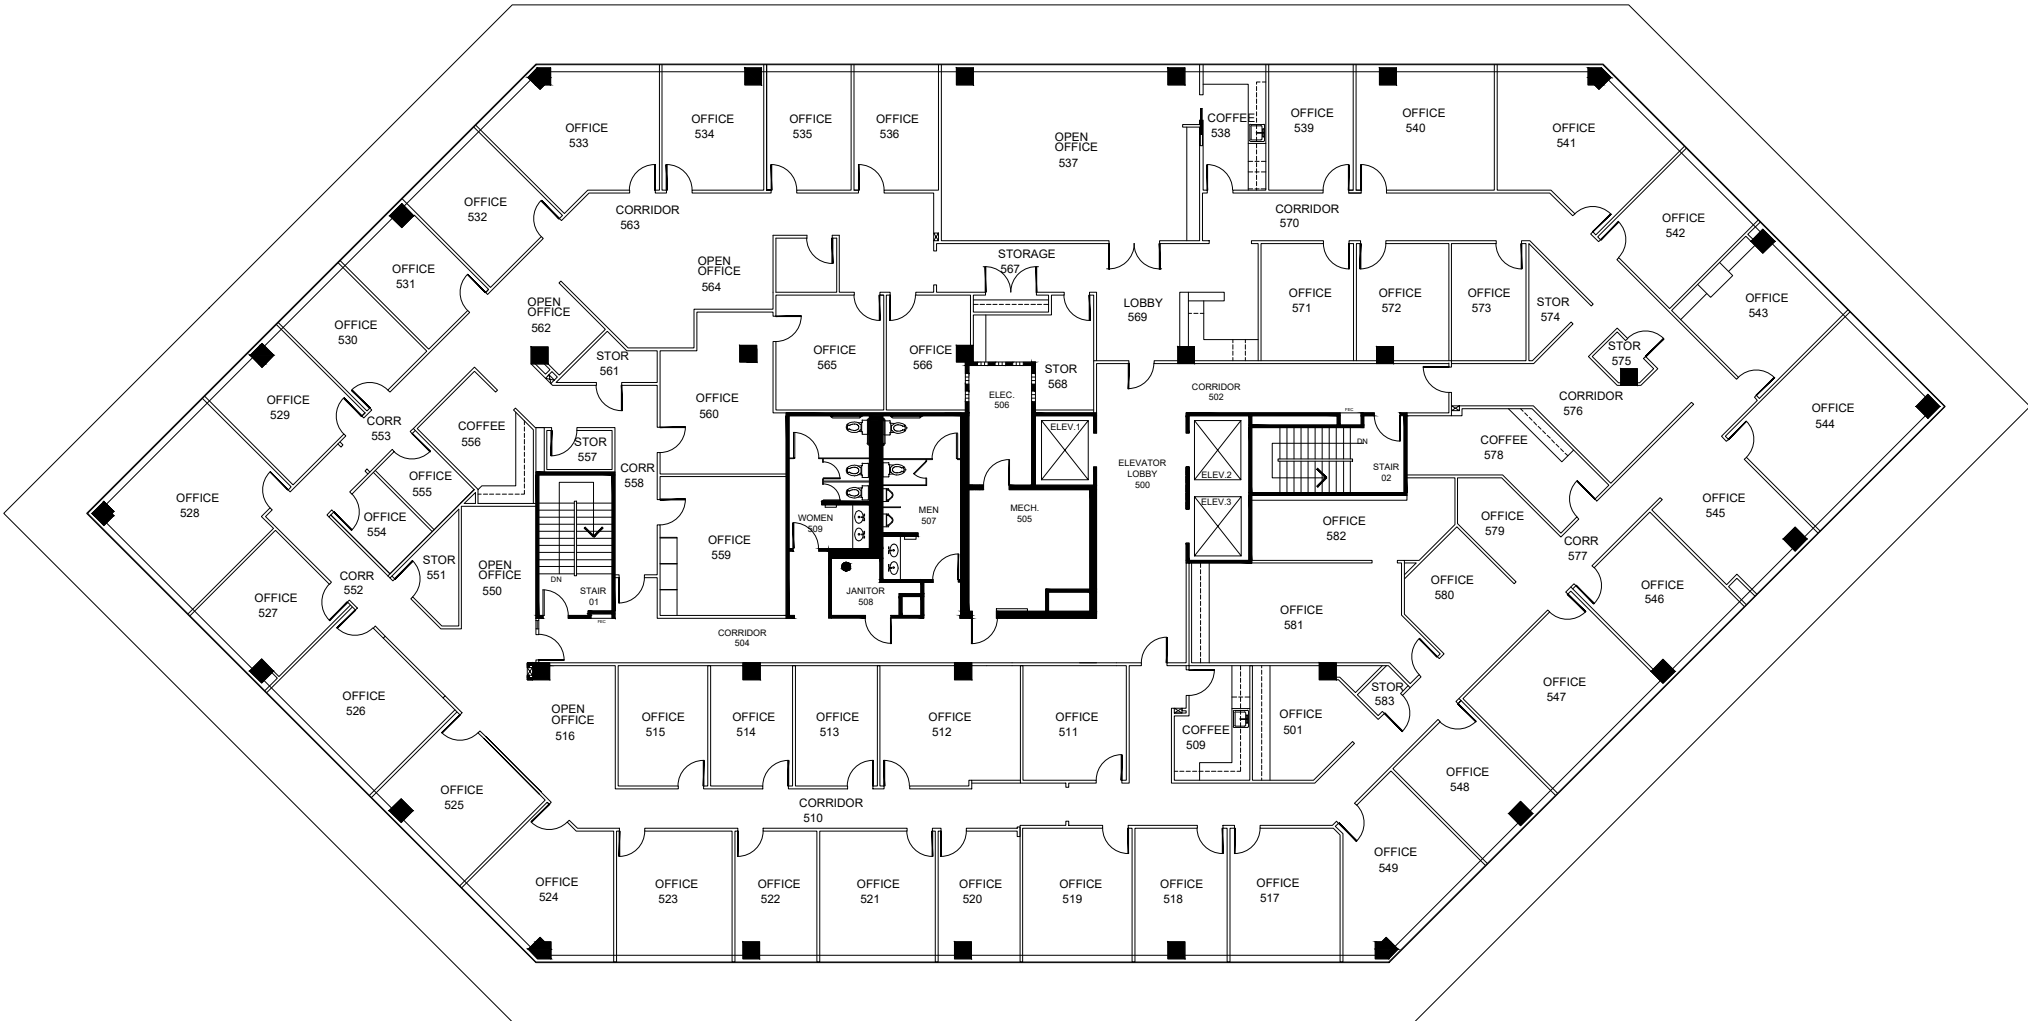

FLOOR: FOURTH

DATE: 07-20-22

RSF: 17,466

entos design

5400 LBJ Freeway, Suite 125
Dallas, Texas 75240
972.770.2222
www.entosdesign.com

AVAILABLE
SUITE 500

CEDAR SPRINGS PLAZA

2501 CEDAR SPRINGS DALLAS, TX 75201