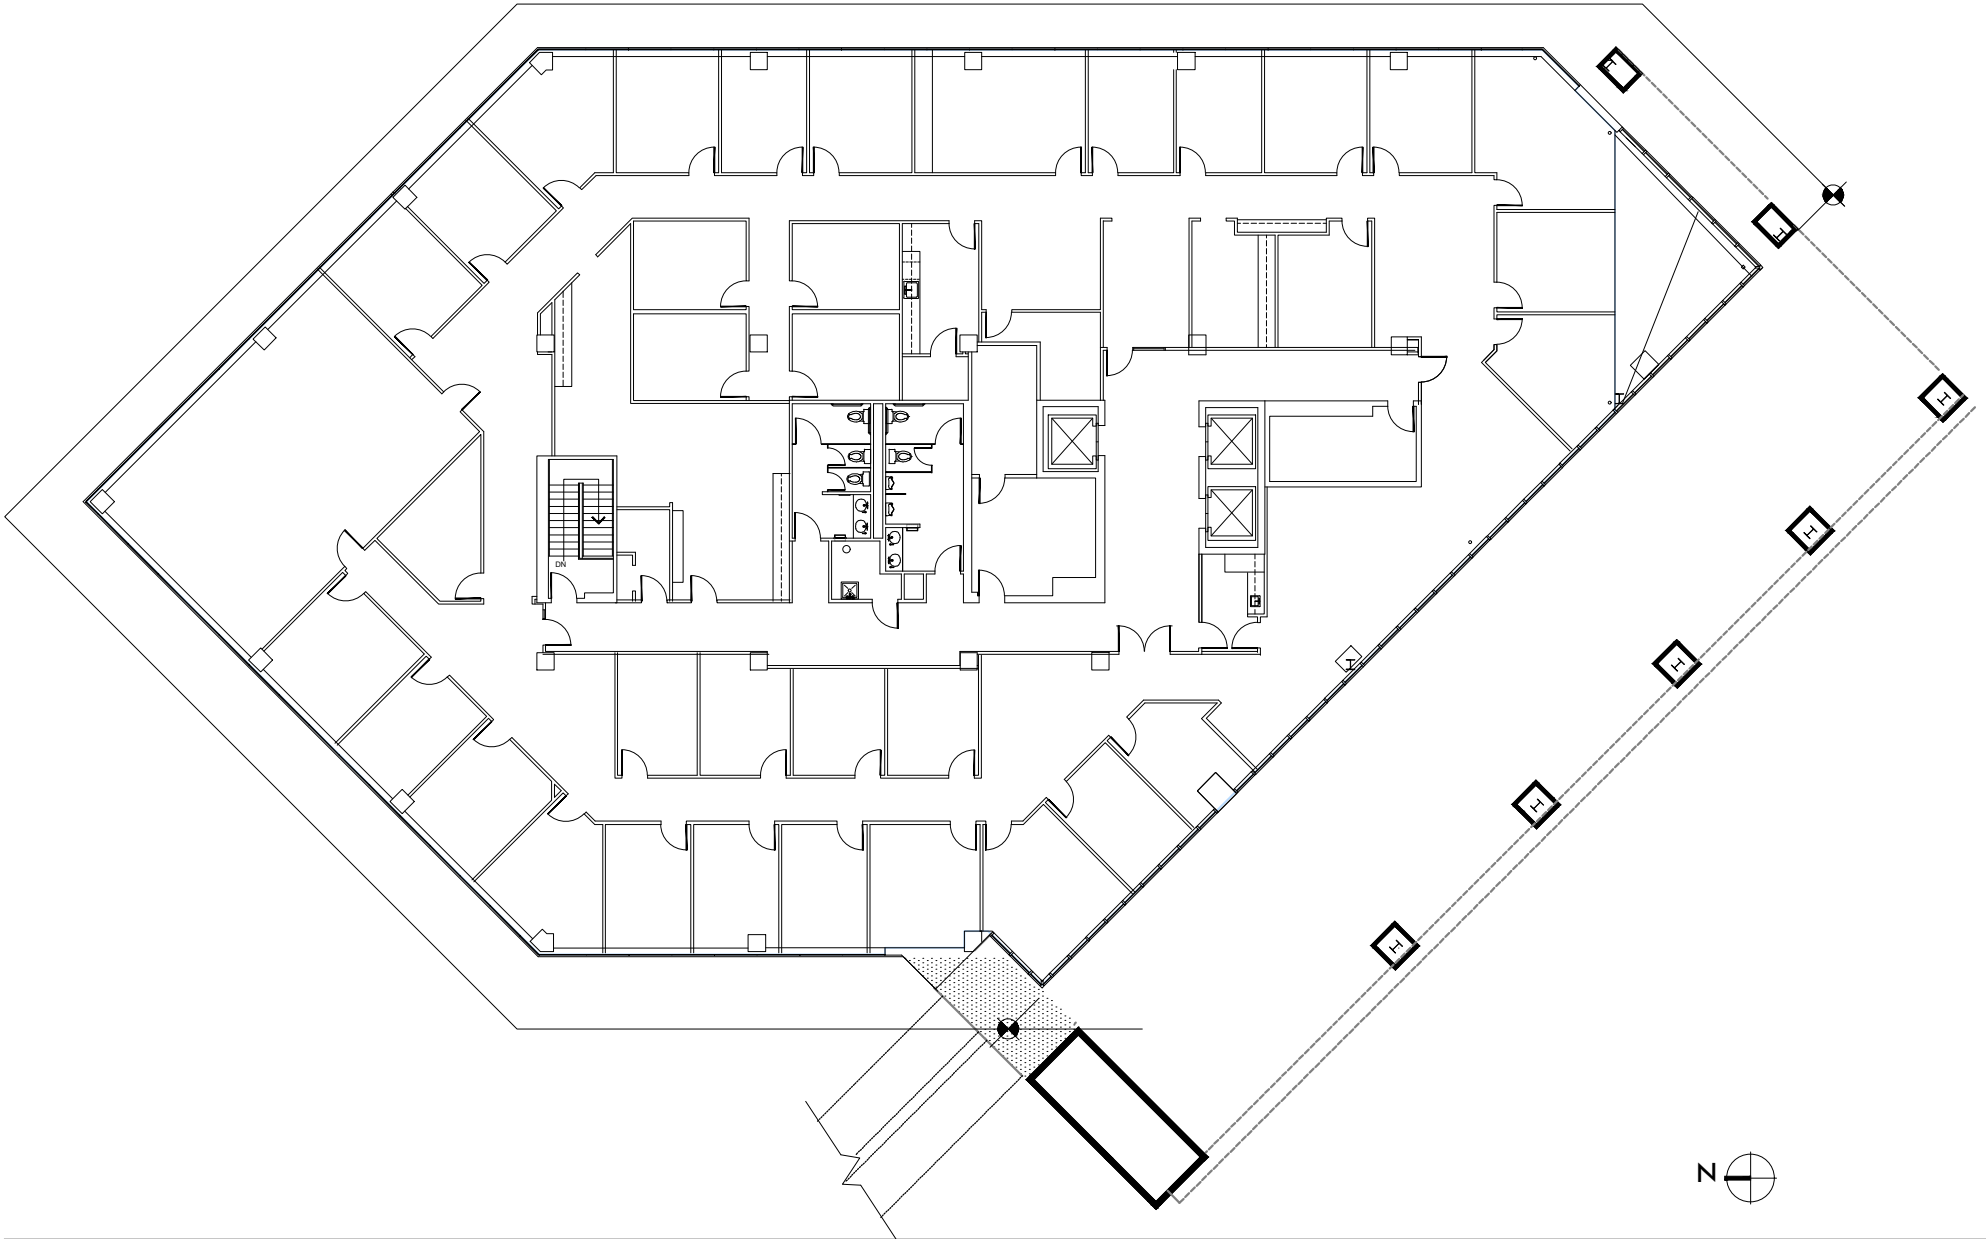

SUITE 100
11,194 RSF

CEDAR SPRINGS PLAZA

2501 CEDAR SPRINGS DALLAS, TX 75201

FLOOR: FIRST
RSF: 11,194

entos design

5400 LBJ Freeway, Suite 125
Dallas, Texas 75240
972.770.2222
www.entosdesign.com

SUITE 200
13,619 RSF