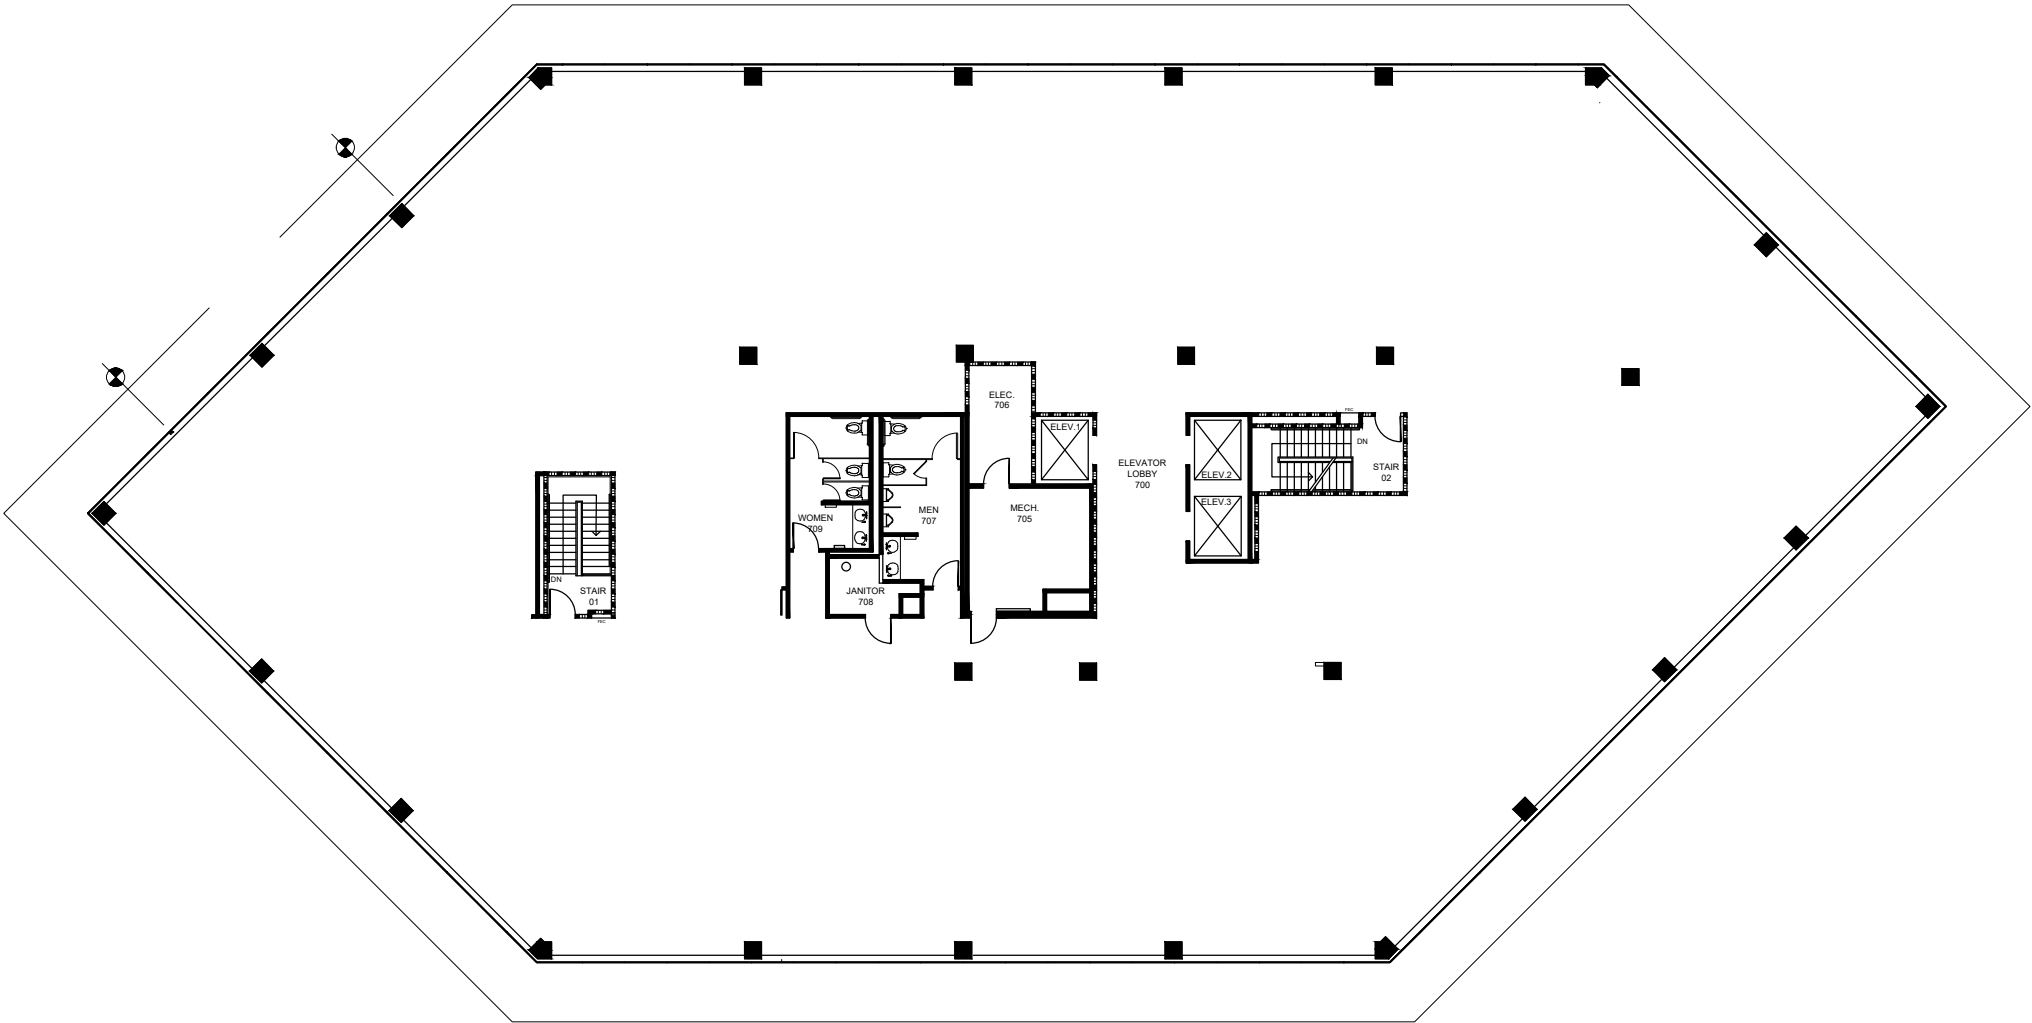

FLOOR: SIXTH

DATE: 07-20-22

RSF 17,466

entos design

5400 LBJ Freeway, Suite 125
Dallas, Texas 75240
972.770.2222
www.entosdesign.com

AVAILABLE
SUITE 700

CEDAR SPRINGS PLAZA

2501 CEDAR SPRINGS DALLAS, TX 75201